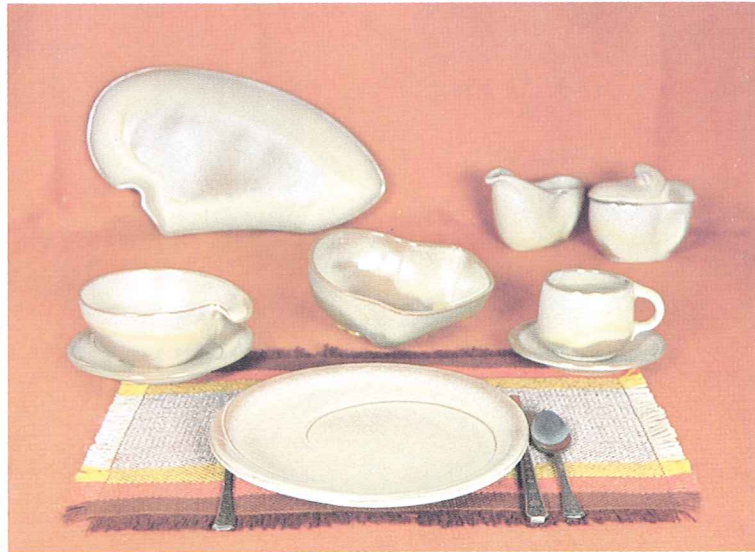

LAZYBONES Pattern

AVAILABLE IN: Brown Satin, Desert Gold, Prairie Green, Coffee Brown, Robin Egg Blue

BROWN SATIN

DESERT GOLD

PRAIRIE GREEN

ROBIN EGG BLUE

COFFEE BROWN

Our American homes are being designed and built so that home makers can take advantage of the many modern conveniences yet develop their own personalities in color and styling.

The furnishings for these contemporary homes are practical and simplified. They must be selected carefully to preserve a cordial atmosphere, which we all wish for our family and friends.

Frankoma was sensitive to these trends when this new dinnerware was being designed. The atmosphere surrounding LAZYBONES is relaxing, for you are influenced by its free flowing sculptured lines. As you accept the invitation to handle and caress each piece, you will love the way they fit the contour of your hands, for immediately they become a part of you.

Food cooked in Lazybones can go from the oven to the table — and there are so many uses for each piece. They are designed to serve!

Notice the array of Frankoma's colors. They are the gourmet's delight, for they all compliment your food and share in making every meal an occasion. The shapes themselves are both practical and beautiful.

When you set your table with Lazybones, you are set to relax, and enjoy your share of casual living. It will be the "Talk of the Table" with your family and friends.

4LS—45 PC. SERVICE SET FOR EIGHT, BOXED 137.50